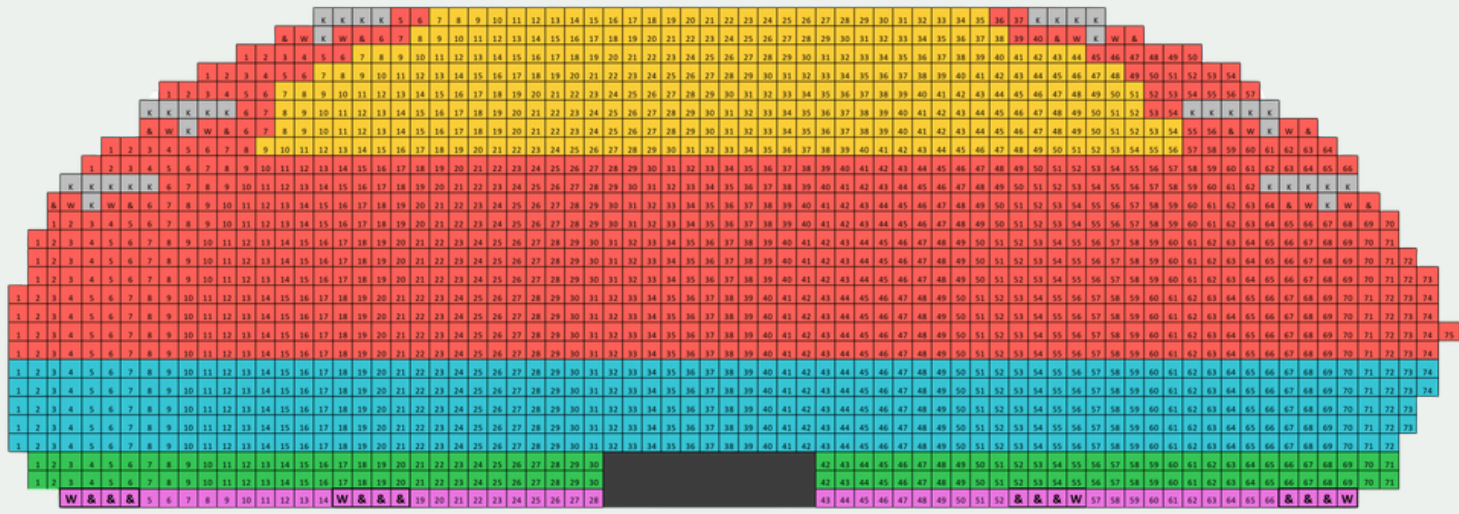

Stage

Orchestra

Terrace

Balcony

Premium

\$104.50

Level 2

\$81.00

Level 3

\$67.50

Level 4

\$54.00

Level 5

\$45.00

Map shows group ticket pricing for *Mrs. Doubtfire* in Spokane February 2-3, 2027.